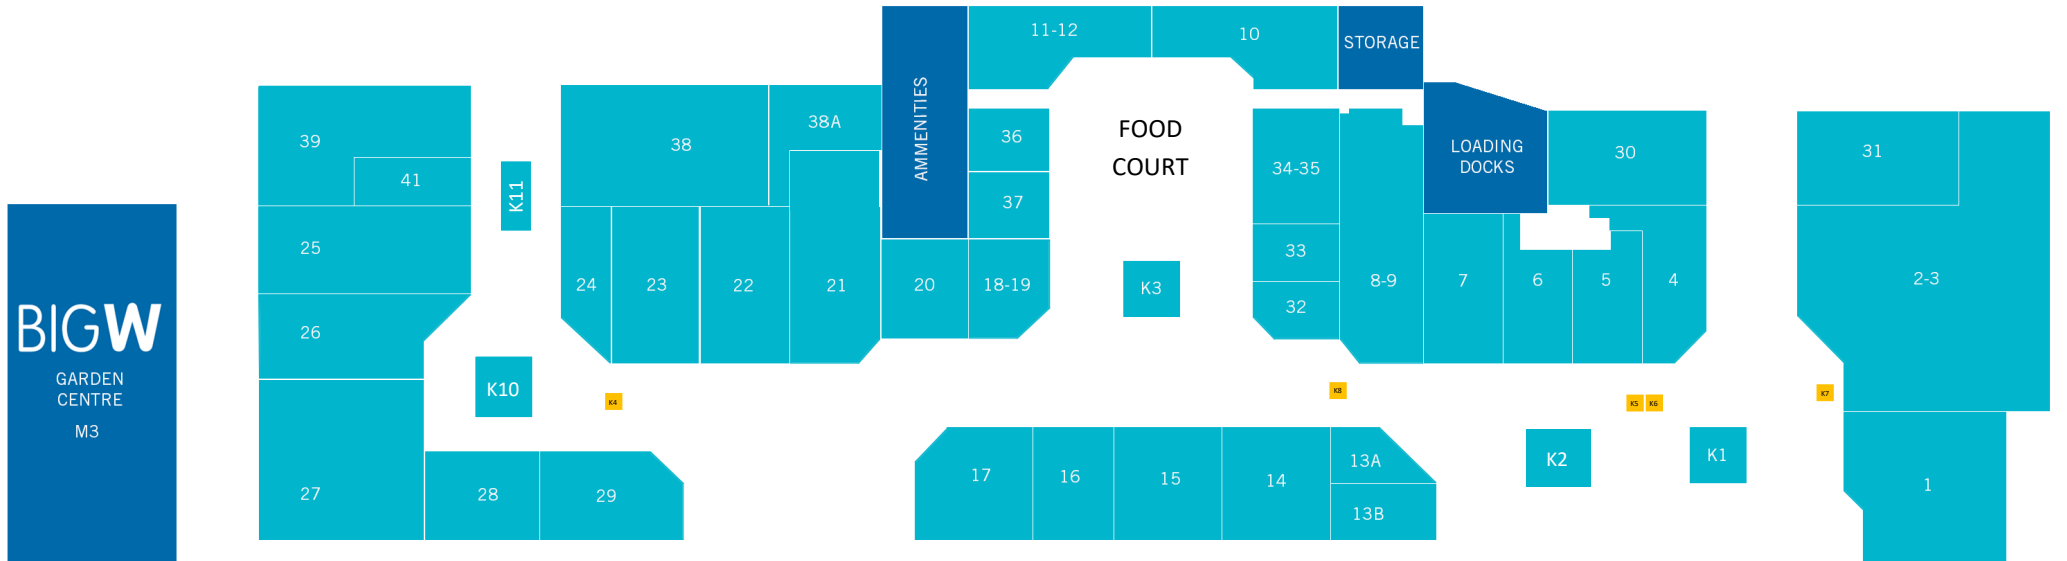

Shepparton

Marketplace

BIGW
GARDEN
CENTRE
M3

BIGW

M1

Woolworths

M2

Shepparton

Marketplace

Shop #	Store Name
1	BWS
2/3	Priceline Pharmacy
4	Market Meats
5	Bakers Delight
6	Strandbags
7	Colette
8/9	Lowes
10	
11/12	Revolver
13A	Muffin Break
13B	K&C Nails
14	Typo
15	Spendless Shoes
16	
17	Sanity

Shop #	Store Name
18/19	Trios
20	Michael Hill
21	Jay Jays
22	EB Games
23	House
24	Stephens Jewellers
25	Crossroads
26	Suzanne Grae
27	Royal Hands & Beauty Salon
28	Just Cuts
29	Supre
30	Telstra
31	Medical Centre
32	
33	Healthy Choice Kebabs

Shop #	Store Name
34/35	Wok & Roll
36	Pranzos Pizza Pasta
37	Subway
38	Commonwealth Bank
38A	Kyo Sushi
39	Specsavers
41	Flight Centre
K1	Caseway
K2	Boost Juice
K3	Gloria Jeans
K10	Lucky Lovells
K11	Sunrise Mobile
M1	Big W
M2	Woolworths
PAD 1	Woolworths Petrol